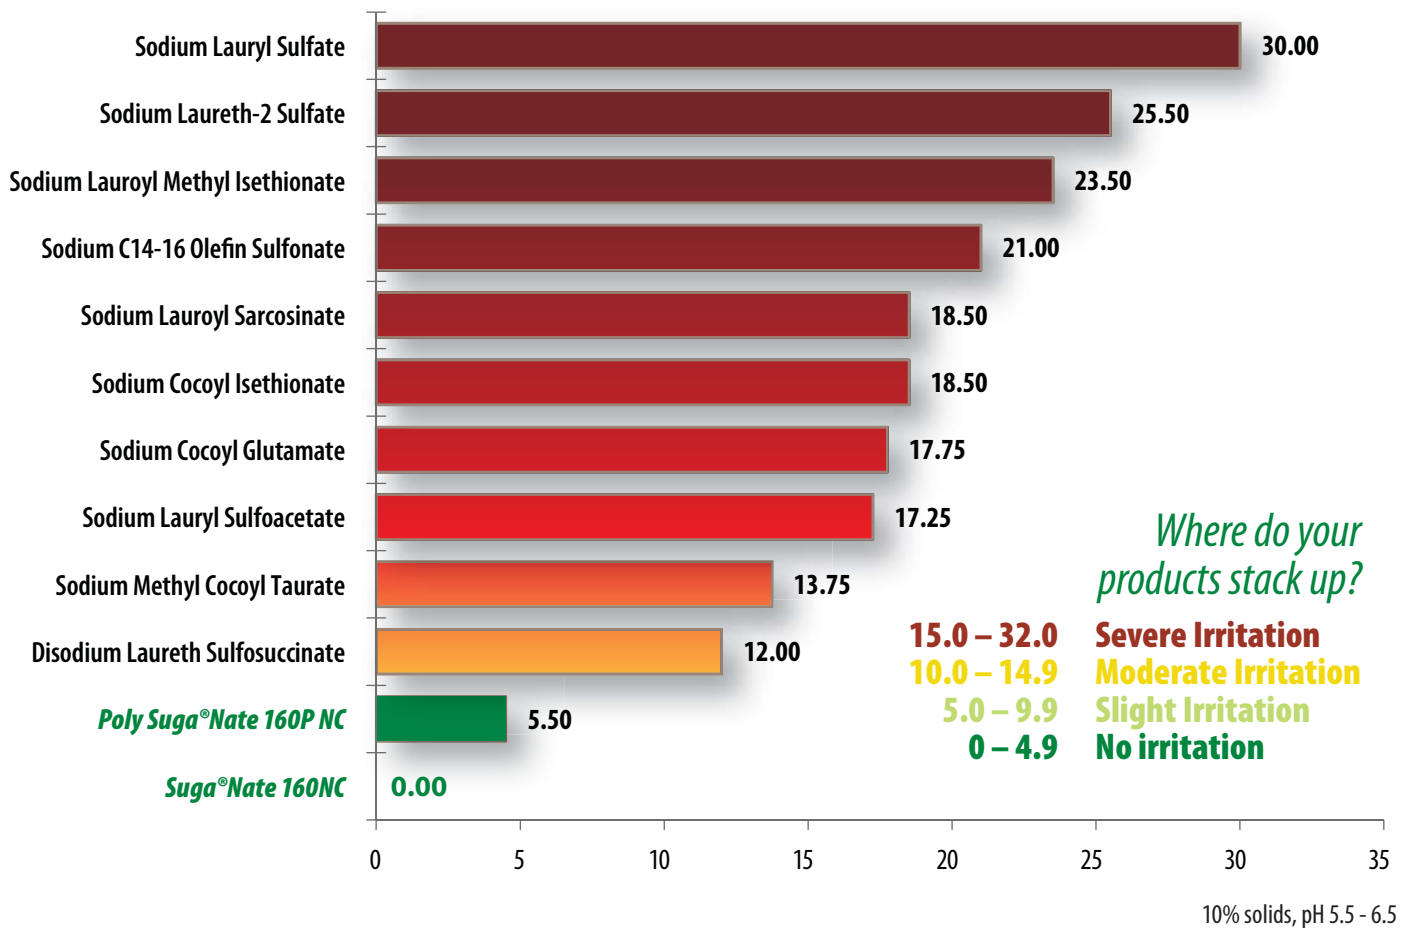

# It's time to open your eyes.

Avoid irritation using the mildest naturally-derived products from Colonial Chemical.

Listed below are results of HET-CAM tests on products that represent a variety of irritants.

# What's in your sulfate-free formulation?

Avoid irritation using the mildest naturally-derived products from **Colonial Chemical**.

Listed below are results of HET-CAM tests on products that are commonly used in sulfate-free formulations.