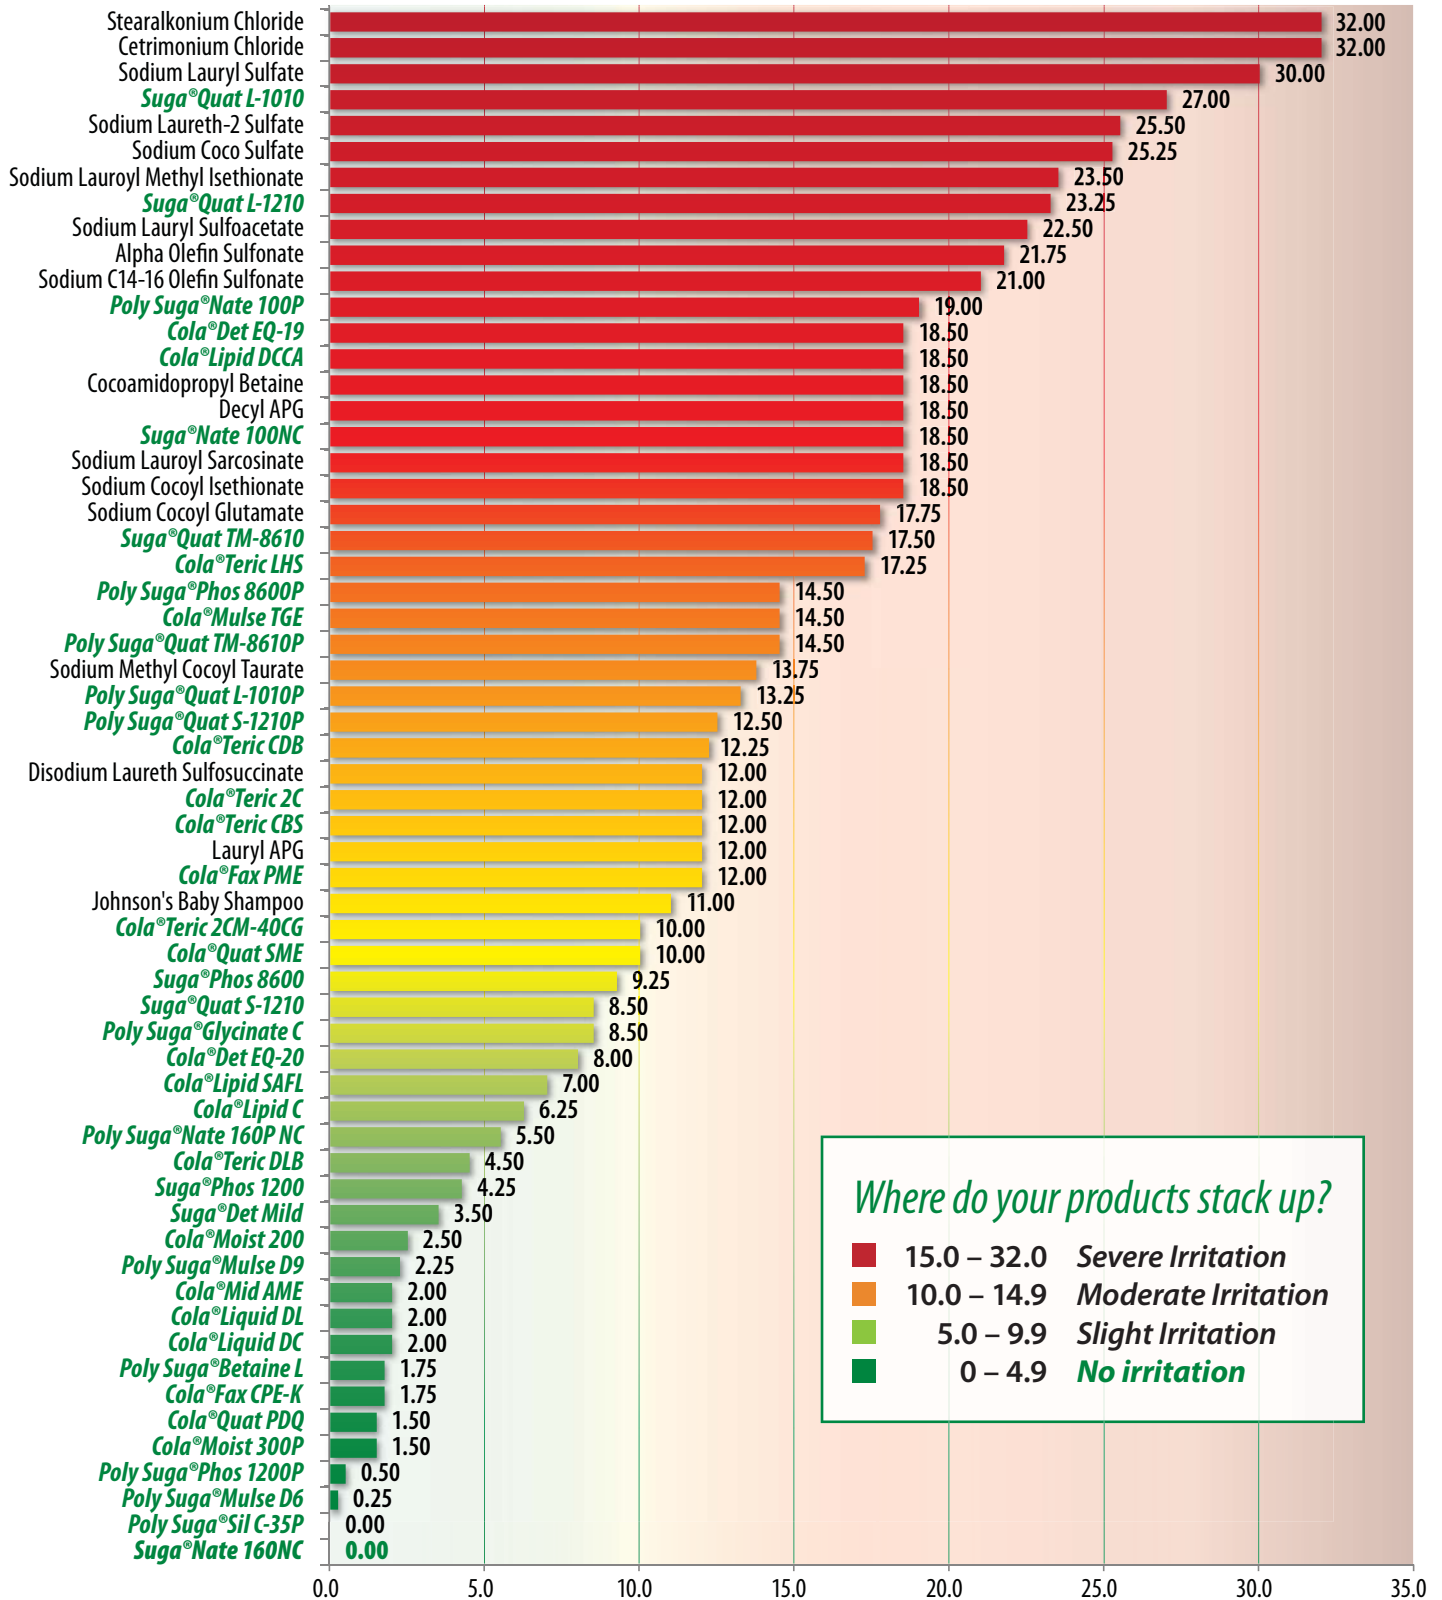

# It's time to open your eyes.

Avoid irritation using the mildest naturally-derived products from Colonial Chemical.

Listed below are results of HET-CAM tests on products that represent a variety of irritants.

# What's in your sulfate-free formulation?

Avoid irritation using the mildest naturally-derived products from **Colonial Chemical**.

Listed below are results of HET-CAM tests on products that are commonly used in sulfate-free formulations.